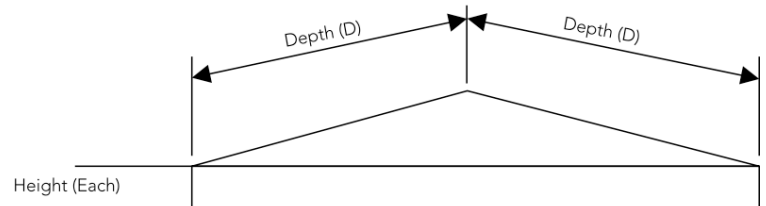

neelnox

LET
THERE
BE **DESIGN.**

FEATURES

- Premium 304 Grade Stainless Steel
- Equipped with SoundDefy™ noise concealing technology
- An appropriate slope ensures proper drainage of water
- Double walled stainless steel construction ensures no screws are visible after installation

Y-302-P

Model	Y-302-P
Product	Floating Shelf
Size	7 1/2"(W) x 7 1/2"(D) x 1 1/4"(H)
Slope	1/8"
Hardware	Included, Concealed

FINISHES	Polished (-P)	Brushed Bronze (-BBRZ)	Light Beige (-LTBGE)
	Brushed (-B)	Antique Brass (-ABRS)	Grey (-GRAY)
	Brushed Gold (-BGLD)	Antique Copper (-ACOP)	Beige (-BEIGE)
	Matte Black (-BLK)	Matte White (-WHT)	Polished Gold (-PGLD)
	Oil Rubbed Bronze (-ORB)	Brushed Black (-BRBLK)	Polished Rose Gold (-PRGD)
	Brushed Brass (-BBRS)	Brushed Rose Gold (-BRGD)	